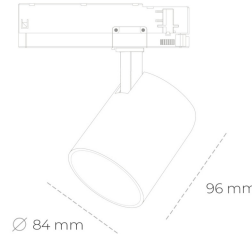

# SPOTLIGHT LIDER G 840 25W 15° BLACK | ON/OFF

Article number: N008-K0002-RF840-H5-M15-ZE52\_650-S2-###

LED	COB
Light colour	4000 [K]
CRI	80
Led chip flux	3690 [lm]
Luminous flux	3321 [lm]
System power	25 [W]
Luminaire Efficiency	133 [lm/W]
Beam angle	15°
Controller	ON/OFF
MacAdam	3 SDCM

## Spotlight LED

Compact track mounted LED spotlight. Aluminium housing. Available in white, black and grey. Any RAL palette colour available on enquiry. Reflector beams available: 15°, 23°, 38°, 45° and 60°. Maximum power is 25W

## LUMINAIRE

Weight	0.69 [kg]
Protection rating IP , IK , class	IP 20, IK 01,
Luminaire colour	BLACK
Cover	Plastic
Operating voltage	220-240V 50-60Hz

Note: All data are typical values. Tolerance of measurements +/-10%  
System features may change with product improvements due to technical advances.