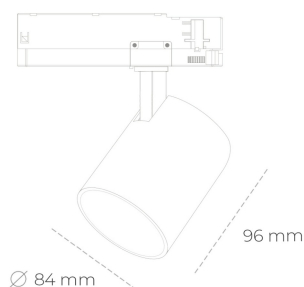

SPOTLIGHT LIDER G 835 25W 60° BLACK | ON/OFF

Article number: N008-K0002-RF835-H5-M60-ZE52_650-S2-###

LED	COB
Light colour	3500 [K]
CRI	80
Led chip flux	3618 [lm]
Luminous flux	3256 [lm]
System power	25 [W]
Luminaire Efficiency	130 [lm/W]
Beam angle	60°
Controller	ON/OFF
MacAdam	3 SDCM

Spotlight LED

Compact track mounted LED spotlight. Aluminium housing. Available in white, black and grey. Any RAL palette colour available on enquiry. Reflector beams available: 15°, 23°, 38°, 45° and 60°. Maximum power is 25W

LUMINAIRE

Weight	0,69 [kg]
Protection rating IP , IK , class	IP 20, IK 1,
Luminaire colour	BLACK
Cover	Plastic
Operating voltage	220-240V 50-60Hz

Note: All data are typical values. Tolerance of measurements +/-10% System features may change with product improvements due to technical advances.