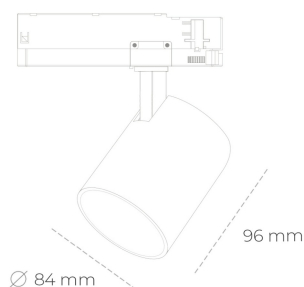

SPOTLIGHT LIDER G 835 21W 60° BLACK | ON/OFF

LED	COB
Light colour	3500 [K] |
CRI	80
Led chip flux	3061 [lm]
Luminous flux	2754 [lm]
System power	21 [W]
Luminaire Efficiency	131 [lm/W]
Beam angle	60°
Controller	ON/OFF
MacAdam	3 SDCM

Spotlight LED

Compact track mounted LED spotlight. Aluminium housing. Available in white, black and grey. Any RAL palette colour available on enquiry. Reflector beams available: 15°, 23°, 38°, 45° and 60°. Maximum power is 25W

LUMINAIRE

Weight	0,69 [kg]
Protection rating IP , IK , class	IP 20, IK 1,
Luminaire colour	BLACK
Cover	Plastic
Operating voltage	220-240V 50-60Hz

Note: All data are typical values. Tolerance of measurements +/-10% System features may change with product improvements due to technical advances.

OPTIONS

RAL colours on inquiry, honeycomb louver on inquiry , Casambi on inquiry, DALI on inquiry, Phase-cut dimming on inquiry.

Generated: 22.06.2024

+48 32 388 80 00

www.cora.pl
cora@cora.pl

Street: Ignatza Hakuby 18
41-914 Bytom, Polska