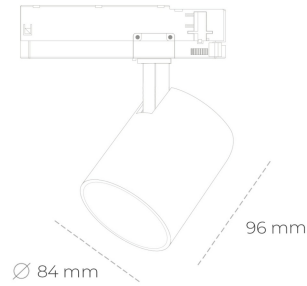

SPOTLIGHT LIDER G 835 14W 60° BLACK | ON/OFF

Article number: N008-K0002-RF835-H5-M60-ZE52_350-S2-###

| | |
|----------------------|------------|
| LED | COB |
| Light colour | 3500 [K] |
| CRI | 80 |
| Led chip flux | 1948 [lm] |
| Luminous flux | 1753 [lm] |
| System power | 14 [W] |
| Luminaire Efficiency | 125 [lm/W] |
| Beam angle | 60° |
| Controller | ON/OFF |
| MacAdam | 3 SDCM |

Spotlight LED

Compact track mounted LED spotlight. Aluminium housing. Available in white, black and grey. Any RAL palette colour available on enquiry. Reflector beams available: 15°, 23°, 38°, 45° and 60°. Maximum power is 25W

LUMINAIRE

| | |
|-----------------------------------|------------------|
| Weight | 0,69 [kg] |
| Protection rating IP , IK , class | IP 20, IK 1, |
| Luminaire colour | BLACK |
| Cover | Plastic |
| Operating voltage | 220-240V 50-60Hz |