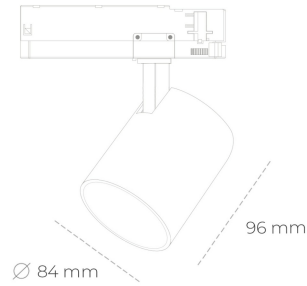

SPOTLIGHT LIDER G 835 23W 45° BLACK | ON/OFF

Article number: N008-K0002-RF835-H5-M45-ZE52_600-S2-###

LED	COB
Light colour	3500 [K]
CRI	80
Led chip flux	3340 [lm]
Luminous flux	3006 [lm]
System power	23 [W]
Luminaire Efficiency	131 [lm/W]
Beam angle	45°
Controller	ON/OFF
MacAdam	3 SDCM

Spotlight LED

Compact track mounted LED spotlight. Aluminium housing. Available in white, black and grey. Any RAL palette colour available on enquiry. Reflector beams available: 15°, 23°, 38°, 45° and 60°. Maximum power is 25W

LUMINAIRE

Weight	0,69 [kg]
Protection rating IP , IK , class	IP 20, IK 1,
Luminaire colour	BLACK
Cover	Plastic
Operating voltage	220-240V 50-60Hz

Note: All data are typical values. Tolerance of measurements +/-10% System features may change with product improvements due to technical advances.