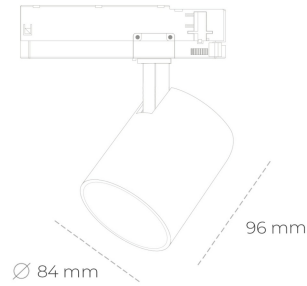

SPOTLIGHT LIDER G 835 19W 45° BLACK | ON/OFF

Article number: N008-K0002-RF835-H5-M45-ZE52_500-S2-###

LED	COB
Light colour	3500 [K]
CRI	80
Led chip flux	2783 [lm]
Luminous flux	2504 [lm]
System power	19 [W]
Luminaire Efficiency	132 [lm/W]
Beam angle	45°
Controller	ON/OFF
MacAdam	3 SDCM

Spotlight LED

Compact track mounted LED spotlight. Aluminium housing. Available in white, black and grey. Any RAL palette colour available on enquiry. Reflector beams available: 15°, 23°, 38°, 45° and 60°. Maximum power is 25W

LUMINAIRE

Weight	0,69 [kg]
Protection rating IP , IK , class	IP 20, IK 1,
Luminaire colour	BLACK
Cover	Plastic
Operating voltage	220-240V 50-60Hz

Note: All data are typical values. Tolerance of measurements +/-10% System features may change with product improvements due to technical advances.