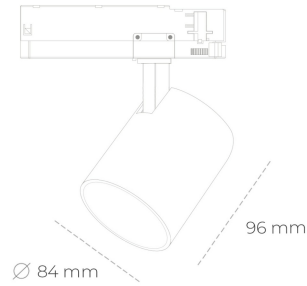

SPOTLIGHT LIDER G 835 23W 38° BLACK | ON/OFF

Article number: N008-K0002-RF835-H5-M38-ZE52_600-S2-###

LED	COB
Light colour	3500 [K]
CRI	80
Led chip flux	3340 [lm]
Luminous flux	3006 [lm]
System power	23 [W]
Luminaire Efficiency	131 [lm/W]
Beam angle	38°
Controller	ON/OFF
MacAdam	3 SDCM

Spotlight LED

Compact track mounted LED spotlight. Aluminium housing. Available in white, black and grey. Any RAL palette colour available on enquiry. Reflector beams available: 15°, 23°, 38°, 45° and 60°. Maximum power is 25W

LUMINAIRE

Weight	0,69 [kg]
Protection rating IP , IK , class	IP 20, IK 1,
Luminaire colour	BLACK
Cover	Plastic
Operating voltage	220-240V 50-60Hz

Note: All data are typical values. Tolerance of measurements +/-10% System features may change with product improvements due to technical advances.