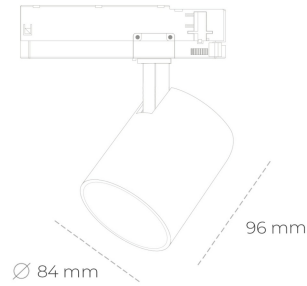

## SPOTLIGHT LIDER G 835 25W 23° BLACK | ON/OFF

Article number: N008-K0002-RF835-H5-M23-ZE52\_650-S2-###

LED	COB
Light colour	3500 [K]
CRI	80
Led chip flux	3618 [lm]
Luminous flux	3256 [lm]
System power	25 [W]
Luminaire Efficiency	130 [lm/W]
Beam angle	23°
Controller	ON/OFF
MacAdam	3 SDCM

### Spotlight LED

Compact track mounted LED spotlight. Aluminium housing. Available in white, black and grey. Any RAL palette colour available on enquiry. Reflector beams available: 15°, 23°, 38°, 45° and 60°. Maximum power is 25W

### LUMINAIRE

Weight	0,69 [kg]
Protection rating IP , IK , class	IP 20, IK 1,
Luminaire colour	BLACK
Cover	Plastic
Operating voltage	220-240V 50-60Hz

Note: All data are typical values. Tolerance of measurements +/-10% System features may change with product improvements due to technical advances.