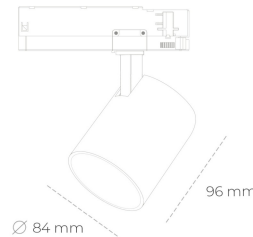

SPOTLIGHT LIDER G 835 19W 23° BLACK | ON/OFF

Article number: N008-K0002-RF835-H5-M23-ZE52_500-S2-###

LED	COB
Light colour	3500 [K]
CRI	80
Led chip flux	2783 [lm]
Luminous flux	2504 [lm]
System power	19 [W]
Luminaire Efficiency	132 [lm/W]
Beam angle	23°
Controller	ON/OFF
MacAdam	3 SDCM

Spotlight LED

Compact track mounted LED spotlight. Aluminium housing. Available in white, black and grey. Any RAL palette colour available on enquiry. Reflector beams available: 15°, 23°, 38°, 45° and 60°. Maximum power is 25W

LUMINAIRE

Weight	0.69 [kg]
Protection rating IP , IK , class	IP 20, IK 01,
Luminaire colour	BLACK
Cover	Plastic
Operating voltage	220-240V 50-60Hz

Note: All data are typical values. Tolerance of measurements +/-10%
System features may change with product improvements due to technical advances.