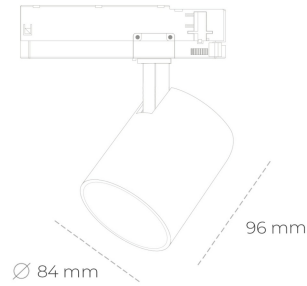

## SPOTLIGHT LIDER G 830 21W 60° BLACK | ON/OFF

Article number: N008-K0002-RF830-H5-M60-ZE52\_550-S2-###

LED	COB
Light colour	3000 [K]
CRI	80
Led chip flux	2994 [lm]
Luminous flux	2694 [lm]
System power	21 [W]
Luminaire Efficiency	128 [lm/W]
Beam angle	60°
Controller	ON/OFF
MacAdam	3 SDCM

### Spotlight LED

Compact track mounted LED spotlight. Aluminium housing. Available in white, black and grey. Any RAL palette colour available on enquiry. Reflector beams available: 15°, 23°, 38°, 45° and 60°. Maximum power is 25W

### LUMINAIRE

Weight	0,69 [kg]
Protection rating IP , IK , class	IP 20, IK 1,
Luminaire colour	BLACK
Cover	Plastic
Operating voltage	220-240V 50-60Hz

Note: All data are typical values. Tolerance of measurements +/-10% System features may change with product improvements due to technical advances.