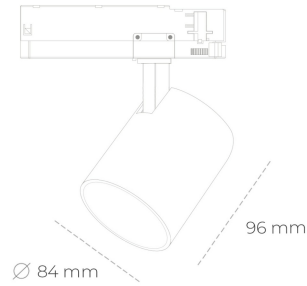

SPOTLIGHT LIDER G 830 10W 45° BLACK | ON/OFF

Article number: N008-K0002-RF830-H5-M45-ZE62_250-S2-###

LED	COB
Light colour	3000 [K]
CRI	80
Led chip flux	1361 [lm]
Luminous flux	1224 [lm]
System power	10 [W]
Luminaire Efficiency	122 [lm/W]
Beam angle	45°
Controller	ON/OFF
MacAdam	3 SDCM

Spotlight LED

Compact track mounted LED spotlight. Aluminium housing. Available in white, black and grey. Any RAL palette colour available on enquiry. Reflector beams available: 15°, 23°, 38°, 45° and 60°. Maximum power is 25W

LUMINAIRE

Weight	0,69 [kg]
Protection rating IP , IK , class	IP 20, IK 1,
Luminaire colour	BLACK
Cover	Plastic
Operating voltage	220-240V 50-60Hz

Note: All data are typical values. Tolerance of measurements +/-10% System features may change with product improvements due to technical advances.