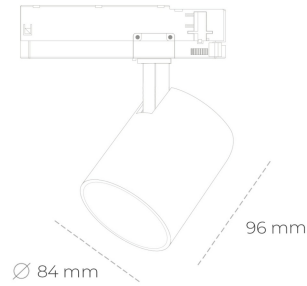

SPOTLIGHT LIDER G 830 21W 45° BLACK | ON/OFF

Article number: N008-K0002-RF830-H5-M45-ZE52_550-S2-###

LED	COB
Light colour	3000 [K]
CRI	80
Led chip flux	2994 [lm]
Luminous flux	2694 [lm]
System power	21 [W]
Luminaire Efficiency	128 [lm/W]
Beam angle	45°
Controller	ON/OFF
MacAdam	3 SDCM

Spotlight LED

Compact track mounted LED spotlight. Aluminium housing. Available in white, black and grey. Any RAL palette colour available on enquiry. Reflector beams available: 15°, 23°, 38°, 45° and 60°. Maximum power is 25W

LUMINAIRE

Weight	0,69 [kg]
Protection rating IP , IK , class	IP 20, IK 1,
Luminaire colour	BLACK
Cover	Plastic
Operating voltage	220-240V 50-60Hz

Note: All data are typical values. Tolerance of measurements +/-10% System features may change with product improvements due to technical advances.