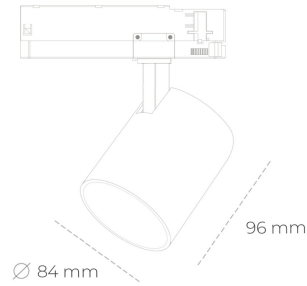

## SPOTLIGHT LIDER G 830 14W 45° BLACK | ON/OFF

Article number: N008-K0002-RF830-H5-M45-ZE52\_350-S2-###

LED	COB
Light colour	3000 [K]
CRI	80
Led chip flux	1905 [lm]
Luminous flux	1714 [lm]
System power	14 [W]
Luminaire Efficiency	122 [lm/W]
Beam angle	45°
Controller	ON/OFF
MacAdam	3 SDCM

### Spotlight LED

Compact track mounted LED spotlight. Aluminium housing. Available in white, black and grey. Any RAL palette colour available on enquiry. Reflector beams available: 15°, 23°, 38°, 45° and 60°. Maximum power is 25W

### LUMINAIRE

Weight	0,69 [kg]
Protection rating IP , IK , class	IP 20, IK 1,
Luminaire colour	BLACK
Cover	Plastic
Operating voltage	220-240V 50-60Hz

Note: All data are typical values. Tolerance of measurements +/-10% System features may change with product improvements due to technical advances.