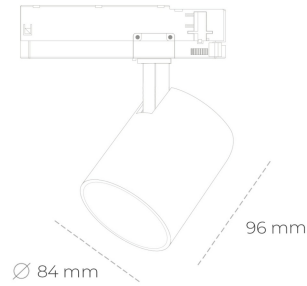

SPOTLIGHT LIDER G 830 10W 38° BLACK | ON/OFF

Article number: N008-K0002-RF830-H5-M38-ZE62_250-S2-###

LED	COB
Light colour	3000 [K]
CRI	80
Led chip flux	1361 [lm]
Luminous flux	1224 [lm]
System power	10 [W]
Luminaire Efficiency	122 [lm/W]
Beam angle	38°
Controller	ON/OFF
MacAdam	3 SDCM

Spotlight LED

Compact track mounted LED spotlight. Aluminium housing. Available in white, black and grey. Any RAL palette colour available on enquiry. Reflector beams available: 15°, 23°, 38°, 45° and 60°. Maximum power is 25W

LUMINAIRE

Weight	0,69 [kg]
Protection rating IP , IK , class	IP 20, IK 1,
Luminaire colour	BLACK
Cover	Plastic
Operating voltage	220-240V 50-60Hz

Note: All data are typical values. Tolerance of measurements +/-10% System features may change with product improvements due to technical advances.