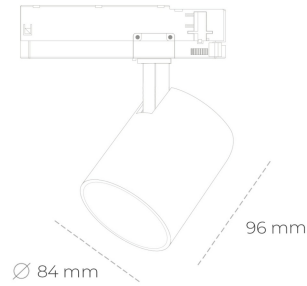

## SPOTLIGHT LIDER G 830 19W 38° BLACK | ON/OFF

Article number: N008-K0002-RF830-H5-M38-ZE52\_500-S2-###

LED	COB
Light colour	3000 [K]
CRI	80
Led chip flux	2722 [lm]
Luminous flux	2449 [lm]
System power	19 [W]
Luminaire Efficiency	129 [lm/W]
Beam angle	38°
Controller	ON/OFF
MacAdam	3 SDCM

### Spotlight LED

Compact track mounted LED spotlight. Aluminium housing. Available in white, black and grey. Any RAL palette colour available on enquiry. Reflector beams available: 15°, 23°, 38°, 45° and 60°. Maximum power is 25W

### LUMINAIRE

Weight	0,69 [kg]
Protection rating IP , IK , class	IP 20, IK 1,
Luminaire colour	BLACK
Cover	Plastic
Operating voltage	220-240V 50-60Hz

Note: All data are typical values. Tolerance of measurements +/-10% System features may change with product improvements due to technical advances.