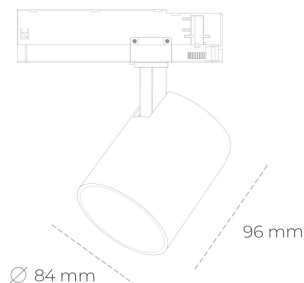

SPOTLIGHT LIDER G 830 21W 15° BLACK | ON/OFF

LED	COB
Light colour	3000 [K] |
CRI	80
Led chip flux	2994 [lm]
Luminous flux	2694 [lm]
System power	21 [W]
Luminaire Efficiency	128 [lm/W]
Beam angle	15°
Controller	ON/OFF
MacAdam	3 SDCM

Spotlight LED

Compact track mounted LED spotlight. Aluminium housing. Available in white, black and grey. Any RAL palette colour available on enquiry. Reflector beams available: 15°, 23°, 38°, 45° and 60°. Maximum power is 25W

LUMINAIRE

Weight	0,69 [kg]
Protection rating IP , IK , class	IP 20, IK 1,
Luminaire colour	BLACK
Cover	Plastic
Operating voltage	220-240V 50-60Hz

Note: All data are typical values. Tolerance of measurements +/-10% System features may change with product improvements due to technical advances.

OPTIONS

RAL colours on inquiry, honeycomb louver on inquiry , Casambi on inquiry, DALI on inquiry, Phase-cut dimming on inquiry.

Generated: 22.06.2024

+48 32 388 80 00

www.cora.pl
cora@cora.pl

Street: Ignatza Hakuby 18
41-914 Bytom, Polska