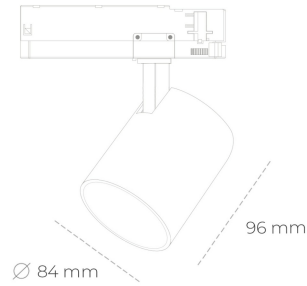

SPOTLIGHT LIDER G 827 23W 60° BLACK | ON/OFF

Article number: N008-K0002-RF827-H5-M60-ZE52_600-S2-###

LED	COB
Light colour	2700 [K]
CRI	80
Led chip flux	3233 [lm]
Luminous flux	2909 [lm]
System power	23 [W]
Luminaire Efficiency	126 [lm/W]
Beam angle	60°
Controller	ON/OFF
MacAdam	3 SDCM

Spotlight LED

Compact track mounted LED spotlight. Aluminium housing. Available in white, black and grey. Any RAL palette colour available on enquiry. Reflector beams available: 15°, 23°, 38°, 45° and 60°. Maximum power is 25W

LUMINAIRE

Weight	0,69 [kg]
Protection rating IP , IK , class	IP 20, IK 1,
Luminaire colour	BLACK
Cover	Plastic
Operating voltage	220-240V 50-60Hz

Note: All data are typical values. Tolerance of measurements +/-10% System features may change with product improvements due to technical advances.