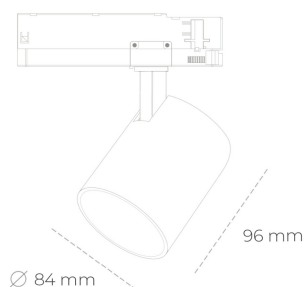

SPOTLIGHT LIDER G 827 21W 60° BLACK | ON/OFF

Article number: N008-K0002-RF827-H5-M60-ZE52_550-S2-###

LED	COB
Light colour	2700 [K]
CRI	80
Led chip flux	2963 [lm]
Luminous flux	2666 [lm]
System power	21 [W]
Luminaire Efficiency	127 [lm/W]
Beam angle	60°
Controller	ON/OFF
MacAdam	3 SDCM

Spotlight LED

Compact track mounted LED spotlight. Aluminium housing. Available in white, black and grey. Any RAL palette colour available on enquiry. Reflector beams available: 15°, 23°, 38°, 45° and 60°. Maximum power is 25W

LUMINAIRE

Weight	0,69 [kg]
Protection rating IP , IK , class	IP 20, IK 1,
Luminaire colour	BLACK
Cover	Plastic
Operating voltage	220-240V 50-60Hz

Note: All data are typical values. Tolerance of measurements +/-10% System features may change with product improvements due to technical advances.