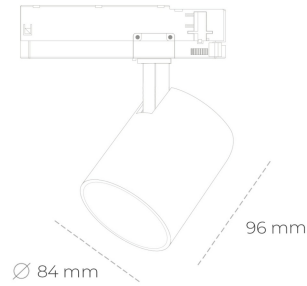

SPOTLIGHT LIDER G 827 21W 45° BLACK | ON/OFF

Article number: N008-K0002-RF827-H5-M45-ZE52_550-S2-###

LED	COB
Light colour	2700 [K]
CRI	80
Led chip flux	2963 [lm]
Luminous flux	2666 [lm]
System power	21 [W]
Luminaire Efficiency	127 [lm/W]
Beam angle	45°
Controller	ON/OFF
MacAdam	3 SDCM

Spotlight LED

Compact track mounted LED spotlight. Aluminium housing. Available in white, black and grey. Any RAL palette colour available on enquiry. Reflector beams available: 15°, 23°, 38°, 45° and 60°. Maximum power is 25W

LUMINAIRE

Weight	0,69 [kg]
Protection rating IP , IK , class	IP 20, IK 1,
Luminaire colour	BLACK
Cover	Plastic
Operating voltage	220-240V 50-60Hz

Note: All data are typical values. Tolerance of measurements +/-10% System features may change with product improvements due to technical advances.