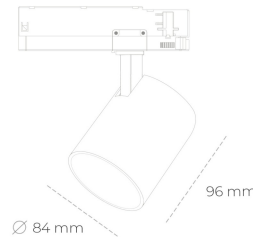

SPOTLIGHT LIDER G 827 13W 23° BLACK | ON/OFF

Article number: N008-K0002-RF827-H5-M23-ZE52_350-S2-###

LED	COB
Light colour	2700 [K]
CRI	80
Led chip flux	1886 [lm]
Luminous flux	1697 [lm]
System power	13 [W]
Luminaire Efficiency	131 [lm/W]
Beam angle	23°
Controller	ON/OFF
MacAdam	3 SDCM

Spotlight LED

Compact track mounted LED spotlight. Aluminium housing. Available in white, black and grey. Any RAL palette colour available on enquiry. Reflector beams available: 15°, 23°, 38°, 45° and 60°. Maximum power is 25W

LUMINAIRE

Weight	0.69 [kg]
Protection rating IP , IK , class	IP 20, IK 01,
Luminaire colour	BLACK
Cover	Plastic
Operating voltage	220-240V 50-60Hz

Note: All data are typical values. Tolerance of measurements +/-10%
System features may change with product improvements due to technical advances.