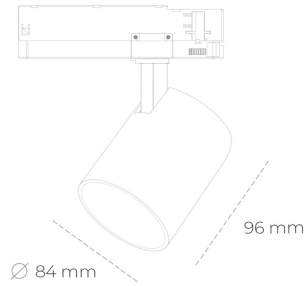

SPOTLIGHT LIDER G 940 23W 60° BLACK PREMIUM WHITE ON/OFF

LED	COB
Light colour	4000 [K] PREMIUM WHITE
CRI	90
Led chip flux	3157 [lm]
Luminous flux	2841 [lm]
System power	23 [W]
Luminaire Efficiency	124 [lm/W]
Beam angle	60°
Controller	ON/OFF
MacAdam	3 SDCM

Spotlight LED

Compact track mounted LED spotlight. Aluminium housing. Available in white, black and grey. Any RAL palette colour available on enquiry. Reflector beams available: 15°, 23°, 38°, 45° and 60°. Maximum power is 25W

LUMINAIRE

Weight	0,69 [kg]
Protection rating IP , IK , class	IP 20, IK 1,
Luminaire colour	BLACK
Cover	Plastic
Operating voltage	220-240V 50-60Hz

Note: All data are typical values. Tolerance of measurements +/-10% System features may change with product improvements due to technical advances.

OPTIONS

RAL colours on inquiry, honeycomb louver on inquiry , Casambi on inquiry, DALI on inquiry, Phase-cut dimming on inquiry.

Generated: 21.06.2024

+48 32 388 80 00

www.cora.pl
cora@cora.pl

Street: Ignatza Hakuby 18
41-914 Bytom, Polska