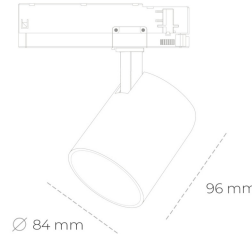

SPOTLIGHT LIDER G 940 20W 23° BLACK PREMIUM WHITE ON/OFF

Article number: N008-K0002-PW940-HA-M23-ZE52_500-S2-###

LED	COB
Light colour	4000 [K] PREMIUM WHITE
CRI	
Led chip flux	90
Luminous flux	2663 [lm]
System power	2396 [lm]
Luminaire Efficiency	20 [W]
Beam angle	120 [lm/W]
Controller	23°
MacAdam	ON/OFF 3 SDCM

Spotlight LED

Compact track mounted LED spotlight. Aluminium housing. Available in white, black and grey. Any RAL palette colour available on enquiry. Reflector beams available: 15°, 23°, 38°, 45° and 60°. Maximum power is 25W

LUMINAIRE

Weight	0.69 [kg]
Protection rating IP , IK , class	IP 20, IK 01,
Luminaire colour	BLACK
Cover	Plastic
Operating voltage	220-240V 50-60Hz

Note: All data are typical values. Tolerance of measurements +/-10%. System features may change with product improvements due to technical advances.