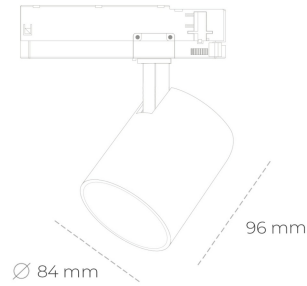

SPOTLIGHT LIDER G 940 14W 23° BLACK PREMIUM WHITE ON/OFF

LED	COB
Light colour	4000 [K] PREMIUM WHITE
CRI	90
Led chip flux	1887 [lm]
Luminous flux	1698 [lm]
System power	14 [W]
Luminaire Efficiency	121 [lm/W]
Beam angle	23°
Controller	ON/OFF
MacAdam	3 SDCM

Spotlight LED

Compact track mounted LED spotlight. Aluminium housing. Available in white, black and grey. Any RAL palette colour available on enquiry. Reflector beams available: 15°, 23°, 38°, 45° and 60°. Maximum power is 25W

LUMINAIRE

Weight	0,69 [kg]
Protection rating IP , IK , class	IP 20, IK 1,
Luminaire colour	BLACK
Cover	Plastic
Operating voltage	220-240V 50-60Hz

Note: All data are typical values. Tolerance of measurements +/-10% System features may change with product improvements due to technical advances.

OPTIONS

RAL colours on inquiry, honeycomb louver on inquiry , Casambi on inquiry, DALI on inquiry, Phase-cut dimming on inquiry.

Generated: 21.06.2024

+48 32 388 80 00

www.cora.pl
cora@cora.pl

Street: Ignatza Hakuby 18
41-914 Bytom, Polska