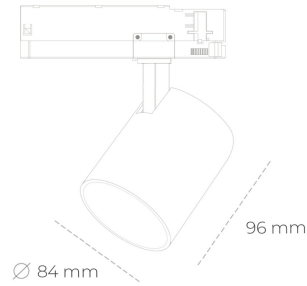

SPOTLIGHT LIDER G 930 23W 23° BLACK PREMIUM COLOR ON/OFF

Article number: N008-K0002-PC930-HA-M23-ZE52_600-S2-###

LED	COB
Light colour	3000 [K] PREMIUM COLOR
CRI	90
Led chip flux	2588 [lm]
Luminous flux	2329 [lm]
System power	23 [W]
Luminaire Efficiency	101 [lm/W]
Beam angle	23°
Controller	ON/OFF
MacAdam	3 SDCM

Spotlight LED

Compact track mounted LED spotlight. Aluminium housing. Available in white, black and grey. Any RAL palette colour available on enquiry. Reflector beams available: 15°, 23°, 38°, 45° and 60°. Maximum power is 25W

LUMINAIRE

Weight	0,69 [kg]
Protection rating IP , IK , class	IP 20, IK 1,
Luminaire colour	BLACK
Cover	Plastic
Operating voltage	220-240V 50-60Hz

Note: All data are typical values. Tolerance of measurements +/-10% System features may change with product improvements due to technical advances.