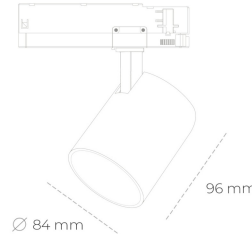

# SPOTLIGHT LIDER G 930 11W 15° BLACK PREMIUM COLOR ON/OFF

Article number: N008-K0002-PC930-HA-M15-ZE62\_250-S2-###

LED	COB
Light colour	3000 [K] PREMIUM COLOR
CRI	
Led chip flux	90
Luminous flux	1145 [lm]
System power	1030 [lm]
Luminaire Efficiency	11 [W]
Beam angle	94 [lm/W]
Controller	15°
MacAdam	ON/OFF 3 SDCM

## Spotlight LED

Compact track mounted LED spotlight. Aluminium housing. Available in white, black and grey. Any RAL palette colour available on enquiry. Reflector beams available: 15°, 23°, 38°, 45° and 60°. Maximum power is 25W

## LUMINAIRE

Weight	0.69 [kg]
Protection rating IP , IK , class	IP 20, IK 01,
Luminaire colour	BLACK
Cover	Plastic
Operating voltage	220-240V 50-60Hz

Note: All data are typical values. Tolerance of measurements +/-10%. System features may change with product improvements due to technical advances.