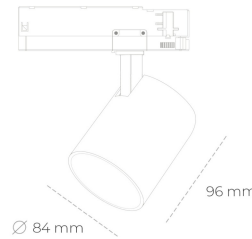

SPOTLIGHT LIDER G 930 21W 60° BLACK CRI97 ON/OFF

Article number: N008-K0002-HI930-H5-M60-ZE52_550-S2-###

LED	COB
Light colour	3000 [K] CRI97
CRI	90
Led chip flux	2402 [lm]
Luminous flux	2161 [lm]
System power	21 [W]
Luminaire Efficiency	103 [lm/W]
Beam angle	60°
Controller	ON/OFF
MacAdam	3 SDCM

Spotlight LED

Compact track mounted LED spotlight. Aluminium housing. Available in white, black and grey. Any RAL palette colour available on enquiry. Reflector beams available: 15°, 23°, 38°, 45° and 60°. Maximum power is 25W

LUMINAIRE

Weight	0.69 [kg]
Protection rating IP , IK , class	IP 20, IK 01,
Luminaire colour	BLACK
Cover	Plastic
Operating voltage	220-240V 50-60Hz

Note: All data are typical values. Tolerance of measurements +/-10%
System features may change with product improvements due to technical advances.