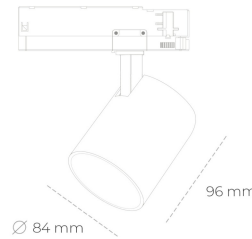

SPOTLIGHT LIDER G 930 14W 60° BLACK CRI97 ON/OFF

Article number: N008-K0002-HI930-H5-M60-ZE52_350-S2-###

LED	COB
Light colour	3000 [K] CRI97
CRI	90
Led chip flux	1575 [lm]
Luminous flux	1417 [lm]
System power	14 [W]
Luminaire Efficiency	101 [lm/W]
Beam angle	60°
Controller	ON/OFF
MacAdam	3 SDCM

Spotlight LED

Compact track mounted LED spotlight. Aluminium housing. Available in white, black and grey. Any RAL palette colour available on enquiry. Reflector beams available: 15°, 23°, 38°, 45° and 60°. Maximum power is 25W

LUMINAIRE

Weight	0.69 [kg]
Protection rating IP , IK , class	IP 20, IK 01,
Luminaire colour	BLACK
Cover	Plastic
Operating voltage	220-240V 50-60Hz

Note: All data are typical values. Tolerance of measurements +/-10%
System features may change with product improvements due to technical advances.