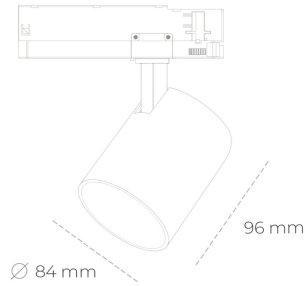

SPOTLIGHT LIDER G 930 25W 38° BLACK CRI97 ON/OFF

LED	COB
Light colour	3000 [K] CRI97
CRI	90
Led chip flux	2797 [lm]
Luminous flux	2517 [lm]
System power	25 [W]
Luminaire Efficiency	101 [lm/W]
Beam angle	38°
Controller	ON/OFF
MacAdam	3 SDCM

Spotlight LED

Compact track mounted LED spotlight. Aluminium housing. Available in white, black and grey. Any RAL palette colour available on enquiry. Reflector beams available: 15°, 23°, 38°, 45° and 60°. Maximum power is 25W

LUMINAIRE

Weight	0,69 [kg]
Protection rating IP , IK , class	IP 20, IK 1,
Luminaire colour	BLACK
Cover	Plastic
Operating voltage	220-240V 50-60Hz

Note: All data are typical values. Tolerance of measurements +/-10% System features may change with product improvements due to technical advances.

OPTIONS

RAL colours on inquiry, honeycomb louver on inquiry , Casambi on inquiry, DALI on inquiry, Phase-cut dimming on inquiry.

Generated: 23.06.2024

+48 32 388 80 00

www.cora.pl
cora@cora.pl

Street: Ignatza Hakuby 18
41-914 Bytom, Polska