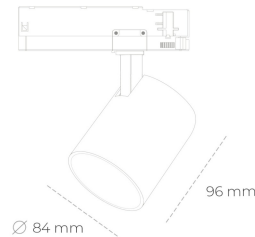

SPOTLIGHT LIDER G 930 21W 38° BLACK CRI97 ON/OFF

Article number: N008-K0002-HI930-H5-M38-ZE52_550-S2-###

LED	COB
Light colour	3000 [K] CRI97
CRI	90
Led chip flux	2402 [lm]
Luminous flux	2161 [lm]
System power	21 [W]
Luminaire Efficiency	103 [lm/W]
Beam angle	38°
Controller	ON/OFF
MacAdam	3 SDCM

Spotlight LED

Compact track mounted LED spotlight. Aluminium housing. Available in white, black and grey. Any RAL palette colour available on enquiry. Reflector beams available: 15°, 23°, 38°, 45° and 60°. Maximum power is 25W

LUMINAIRE

Weight	0.69 [kg]
Protection rating IP , IK , class	IP 20, IK 01,
Luminaire colour	BLACK
Cover	Plastic
Operating voltage	220-240V 50-60Hz

Note: All data are typical values. Tolerance of measurements +/-10%
System features may change with product improvements due to technical advances.