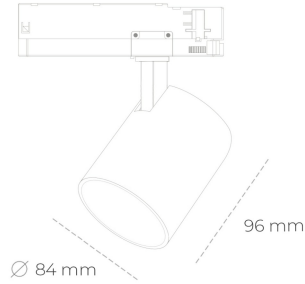

SPOTLIGHT LIDER G 930 19W 38° BLACK CRI97 ON/OFF

LED	COB
Light colour	3000 [K] CRI97
CRI	90
Led chip flux	2199 [lm]
Luminous flux	1979 [lm]
System power	19 [W]
Luminaire Efficiency	104 [lm/W]
Beam angle	38°
Controller	ON/OFF
MacAdam	3 SDCM

Spotlight LED

Compact track mounted LED spotlight. Aluminium housing. Available in white, black and grey. Any RAL palette colour available on enquiry. Reflector beams available: 15°, 23°, 38°, 45° and 60°. Maximum power is 25W

LUMINAIRE

Weight	0,69 [kg]
Protection rating IP , IK , class	IP 20, IK 1,
Luminaire colour	BLACK
Cover	Plastic
Operating voltage	220-240V 50-60Hz

Note: All data are typical values. Tolerance of measurements +/-10% System features may change with product improvements due to technical advances.

OPTIONS

RAL colours on inquiry, honeycomb louver on inquiry , Casambi on inquiry, DALI on inquiry, Phase-cut dimming on inquiry.

Generated: 21.06.2024

+48 32 388 80 00

www.cora.pl
cora@cora.pl

Street: Ignatza Hakuby 18
41-914 Bytom, Polska