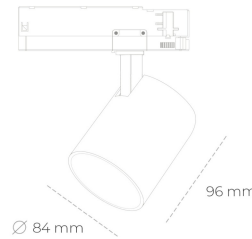

SPOTLIGHT LIDER G 930 10W 23° BLACK CRI97 ON/OFF

Article number: N008-K0002-HI930-H5-M23-ZE62_250-S2-###

LED	COB
Light colour	3000 [K] CRI97
CRI	90
Led chip flux	1144 [lm]
Luminous flux	1029 [lm]
System power	10 [W]
Luminaire Efficiency	103 [lm/W]
Beam angle	23°
Controller	ON/OFF
MacAdam	3 SDCM

Spotlight LED

Compact track mounted LED spotlight. Aluminium housing. Available in white, black and grey. Any RAL palette colour available on enquiry. Reflector beams available: 15°, 23°, 38°, 45° and 60°. Maximum power is 25W

LUMINAIRE

Weight	0.69 [kg]
Protection rating IP , IK , class	IP 20, IK 01,
Luminaire colour	BLACK
Cover	Plastic
Operating voltage	220-240V 50-60Hz

Note: All data are typical values. Tolerance of measurements +/-10%
System features may change with product improvements due to technical advances.