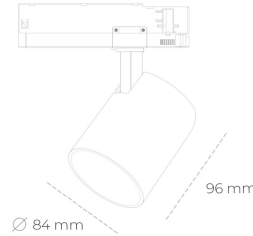

SPOTLIGHT LIDER G 930 21W 15° BLACK CRI97 ON/OFF

Article number: N008-K0002-HI930-H5-M15-ZE52_550-S2-###

LED	COB
Light colour	3000 [K] CRI97
CRI	90
Led chip flux	2402 [lm]
Luminous flux	2161 [lm]
System power	21 [W]
Luminaire Efficiency	103 [lm/W]
Beam angle	15°
Controller	ON/OFF
MacAdam	3 SDCM

Spotlight LED

Compact track mounted LED spotlight. Aluminium housing. Available in white, black and grey. Any RAL palette colour available on enquiry. Reflector beams available: 15°, 23°, 38°, 45° and 60°. Maximum power is 25W

LUMINAIRE

Weight	0.69 [kg]
Protection rating IP , IK , class	IP 20, IK 01,
Luminaire colour	BLACK
Cover	Plastic
Operating voltage	220-240V 50-60Hz

Note: All data are typical values. Tolerance of measurements +/-10%
System features may change with product improvements due to technical advances.