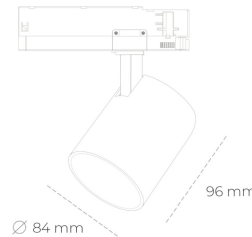

SPOTLIGHT LIDER G 935 23W 60° BLACK PREMIUM WHITE ON/OFF

Article number: N008-K0002-HE935-HA-M60-ZE52_600-S2-###

LED	COB
Light colour	3500 [K] PREMIUM WHITE
CRI	
Led chip flux	90
Luminous flux	3513 [lm]
System power	3161 [lm]
Luminaire Efficiency	23 [W]
Beam angle	137 [lm/W]
Controller	60°
MacAdam	ON/OFF 3 SDCM

Spotlight LED

Compact track mounted LED spotlight. Aluminium housing. Available in white, black and grey. Any RAL palette colour available on enquiry. Reflector beams available: 15°, 23°, 38°, 45° and 60°. Maximum power is 25W

LUMINAIRE

Weight	0.69 [kg]
Protection rating IP , IK , class	IP 20, IK 01,
Luminaire colour	BLACK
Cover	Plastic
Operating voltage	220-240V 50-60Hz

Note: All data are typical values. Tolerance of measurements +/-10%. System features may change with product improvements due to technical advances.