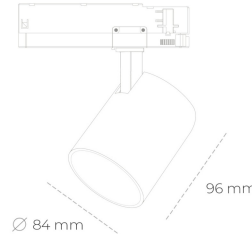

SPOTLIGHT LIDER G 935 21W 45° BLACK PREMIUM WHITE ON/OFF

Article number: N008-K0002-HE935-HA-M45-ZE52_550-S2-###

LED	COB
Light colour	3500 [K] PREMIUM WHITE
CRI	
Led chip flux	90
Luminous flux	3245 [lm]
System power	2920 [lm]
Luminaire Efficiency	21 [W]
Beam angle	139 [lm/W]
Controller	45°
MacAdam	ON/OFF 3 SDCM

Spotlight LED

Compact track mounted LED spotlight. Aluminium housing. Available in white, black and grey. Any RAL palette colour available on enquiry. Reflector beams available: 15°, 23°, 38°, 45° and 60°. Maximum power is 25W

LUMINAIRE

Weight	0.69 [kg]
Protection rating IP , IK , class	IP 20, IK 01,
Luminaire colour	BLACK
Cover	Plastic
Operating voltage	220-240V 50-60Hz

Note: All data are typical values. Tolerance of measurements +/-10%. System features may change with product improvements due to technical advances.