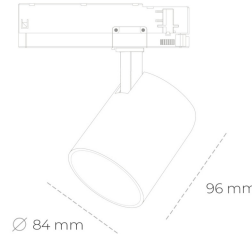

SPOTLIGHT LIDER G 935 20W 45° BLACK PREMIUM WHITE ON/OFF

Article number: N008-K0002-HE935-HA-M45-ZE52_500-S2-###

LED	COB
Light colour	3500 [K] PREMIUM WHITE
CRI	
Led chip flux	90
Luminous flux	2973 [lm]
System power	2675 [lm]
Luminaire Efficiency	20 [W]
Beam angle	134 [lm/W]
Controller	45°
MacAdam	ON/OFF 3 SDCM

Spotlight LED

Compact track mounted LED spotlight. Aluminium housing. Available in white, black and grey. Any RAL palette colour available on enquiry. Reflector beams available: 15°, 23°, 38°, 45° and 60°. Maximum power is 25W

LUMINAIRE

Weight	0.69 [kg]
Protection rating IP , IK , class	IP 20, IK 01,
Luminaire colour	BLACK
Cover	Plastic
Operating voltage	220-240V 50-60Hz

Note: All data are typical values. Tolerance of measurements +/-10%. System features may change with product improvements due to technical advances.