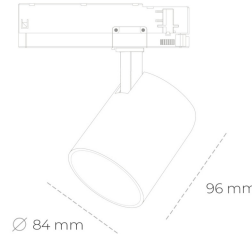

SPOTLIGHT LIDER G 935 25W 23° BLACK PREMIUM WHITE ON/OFF

Article number: N008-K0002-HE935-HA-M23-ZE52_650-S2-###

LED	COB
Light colour	3500 [K] PREMIUM WHITE
CRI	
Led chip flux	90
Luminous flux	3777 [lm]
System power	3399 [lm]
Luminaire Efficiency	25 [W]
Beam angle	136 [lm/W]
Controller	23°
MacAdam	ON/OFF 3 SDCM

Spotlight LED

Compact track mounted LED spotlight. Aluminium housing. Available in white, black and grey. Any RAL palette colour available on enquiry. Reflector beams available: 15°, 23°, 38°, 45° and 60°. Maximum power is 25W

LUMINAIRE

Weight	0.69 [kg]
Protection rating IP , IK , class	IP 20, IK 01,
Luminaire colour	BLACK
Cover	Plastic
Operating voltage	220-240V 50-60Hz

Note: All data are typical values. Tolerance of measurements +/-10%. System features may change with product improvements due to technical advances.