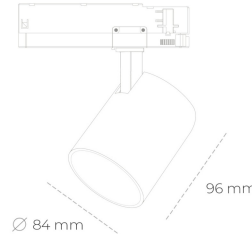

SPOTLIGHT LIDER G 930 25W 60° BLACK PREMIUM WHITE ON/OFF

Article number: N008-K0002-HE930-HA-M60-ZE52_650-S2-###

LED	COB
Light colour	3000 [K] PREMIUM WHITE
CRI	
Led chip flux	90
Luminous flux	3659 [lm]
System power	3293 [lm]
Luminaire Efficiency	25 [W]
Beam angle	132 [lm/W]
Controller	60°
MacAdam	ON/OFF 3 SDCM

Spotlight LED

Compact track mounted LED spotlight. Aluminium housing. Available in white, black and grey. Any RAL palette colour available on enquiry. Reflector beams available: 15°, 23°, 38°, 45° and 60°. Maximum power is 25W

LUMINAIRE

Weight	0.69 [kg]
Protection rating IP , IK , class	IP 20, IK 01,
Luminaire colour	BLACK
Cover	Plastic
Operating voltage	220-240V 50-60Hz

Note: All data are typical values. Tolerance of measurements +/-10%. System features may change with product improvements due to technical advances.