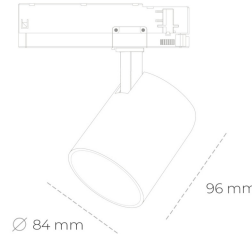

SPOTLIGHT LIDER G 930 23W 60° BLACK PREMIUM WHITE ON/OFF

Article number: N008-K0002-HE930-HA-M60-ZE52_600-S2-###

LED	COB
Light colour	3000 [K] PREMIUM WHITE
CRI	
Led chip flux	90
Luminous flux	3403 [lm]
System power	3062 [lm]
Luminaire Efficiency	23 [W]
Beam angle	133 [lm/W]
Controller	60°
MacAdam	ON/OFF 3 SDCM

Spotlight LED

Compact track mounted LED spotlight. Aluminium housing. Available in white, black and grey. Any RAL palette colour available on enquiry. Reflector beams available: 15°, 23°, 38°, 45° and 60°. Maximum power is 25W

LUMINAIRE

Weight	0.69 [kg]
Protection rating IP , IK , class	IP 20, IK 01,
Luminaire colour	BLACK
Cover	Plastic
Operating voltage	220-240V 50-60Hz

Note: All data are typical values. Tolerance of measurements +/-10%. System features may change with product improvements due to technical advances.