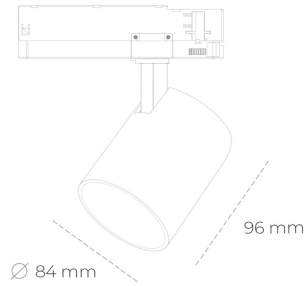

## SPOTLIGHT LIDER G 930 25W 23° BLACK PREMIUM WHITE ON/OFF

Article number: N008-K0002-HE930-HA-M23-ZE52\_650-S2-###

LED	COB
Light colour	3000 [K] PREMIUM WHITE
CRI	90
Led chip flux	3659 [lm]
Luminous flux	3293 [lm]
System power	25 [W]
Luminaire Efficiency	132 [lm/W]
Beam angle	23°
Controller	ON/OFF
MacAdam	3 SDCM

### Spotlight LED

Compact track mounted LED spotlight. Aluminium housing. Available in white, black and grey. Any RAL palette colour available on enquiry. Reflector beams available: 15°, 23°, 38°, 45° and 60°. Maximum power is 25W

### LUMINAIRE

Weight	0,69 [kg]
Protection rating IP , IK , class	IP 20, IK 1,
Luminaire colour	BLACK
Cover	Plastic
Operating voltage	220-240V 50-60Hz

Note: All data are typical values. Tolerance of measurements +/-10% System features may change with product improvements due to technical advances.