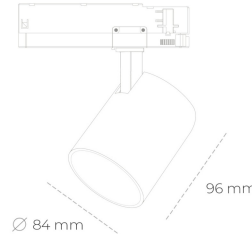

SPOTLIGHT LIDER G 930 21W 23° BLACK PREMIUM WHITE ON/OFF

Article number: N008-K0002-HE930-HA-M23-ZE52_550-S2-###

| | |
|----------------------|------------------------------|
| LED | COB |
| Light colour | 3000 [K] PREMIUM WHITE |
| CRI | |
| Led chip flux | 90 |
| Luminous flux | 3143 [lm] |
| System power | 2828 [lm] |
| Luminaire Efficiency | 21 [W] |
| Beam angle | 135 [lm/W] |
| Controller | 23° |
| MacAdam | ON/OFF 3 SDCM |

Spotlight LED

Compact track mounted LED spotlight. Aluminium housing. Available in white, black and grey. Any RAL palette colour available on enquiry. Reflector beams available: 15°, 23°, 38°, 45° and 60°. Maximum power is 25W

LUMINAIRE

| | |
|-----------------------------------|------------------|
| Weight | 0.69 [kg] |
| Protection rating IP , IK , class | IP 20, IK 01, |
| Luminaire colour | BLACK |
| Cover | Plastic |
| Operating voltage | 220-240V 50-60Hz |