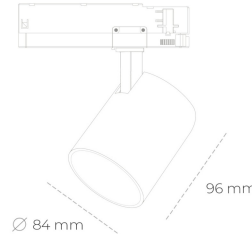

SPOTLIGHT LIDER G 930 20W 15° BLACK PREMIUM WHITE ON/OFF

Article number: N008-K0002-HE930-HA-M15-ZE52_500-S2-###

LED	COB
Light colour	3000 [K] PREMIUM WHITE
CRI	
Led chip flux	90
Luminous flux	2880 [lm]
System power	2592 [lm]
Luminaire Efficiency	20 [W]
Beam angle	130 [lm/W]
Controller	15°
MacAdam	ON/OFF 3 SDCM

Spotlight LED

Compact track mounted LED spotlight. Aluminium housing. Available in white, black and grey. Any RAL palette colour available on enquiry. Reflector beams available: 15°, 23°, 38°, 45° and 60°. Maximum power is 25W

LUMINAIRE

Weight	0.69 [kg]
Protection rating IP , IK , class	IP 20, IK 01,
Luminaire colour	BLACK
Cover	Plastic
Operating voltage	220-240V 50-60Hz

Note: All data are typical values. Tolerance of measurements +/-10%. System features may change with product improvements due to technical advances.