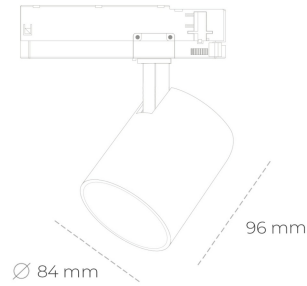

## SPOTLIGHT LIDER G 957 10W 60° BLACK SPECIAL ON/OFF

Article number: N008-K0002-CC957-H5-M60-ZE62\_250-S2-###

LED	COB
Light colour	5700 [K] SPECIAL
CRI	90
Led chip flux	1318 [lm]
Luminous flux	1186 [lm]
System power	10 [W]
Luminaire Efficiency	119 [lm/W]
Beam angle	60°
Controller	ON/OFF
MacAdam	3 SDCM

### Spotlight LED

Compact track mounted LED spotlight. Aluminium housing. Available in white, black and grey. Any RAL palette colour available on enquiry. Reflector beams available: 15°, 23°, 38°, 45° and 60°. Maximum power is 25W

### LUMINAIRE

Weight	0,69 [kg]
Protection rating IP , IK , class	IP 20, IK 1,
Luminaire colour	BLACK
Cover	Plastic
Operating voltage	220-240V 50-60Hz

Note: All data are typical values. Tolerance of measurements +/-10% System features may change with product improvements due to technical advances.