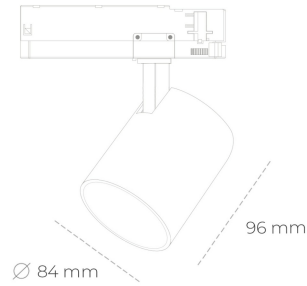

SPOTLIGHT LIDER G 957 25W 45° BLACK SPECIAL ON/OFF

LED	COB
Light colour	5700 [K] SPECIAL
CRI	90
Led chip flux	3255 [lm]
Luminous flux	2929 [lm]
System power	25 [W]
Luminaire Efficiency	117 [lm/W]
Beam angle	45°
Controller	ON/OFF
MacAdam	3 SDCM

Spotlight LED

Compact track mounted LED spotlight. Aluminium housing. Available in white, black and grey. Any RAL palette colour available on enquiry. Reflector beams available: 15°, 23°, 38°, 45° and 60°. Maximum power is 25W

LUMINAIRE

Weight	0,69 [kg]
Protection rating IP , IK , class	IP 20, IK 1,
Luminaire colour	BLACK
Cover	Plastic
Operating voltage	220-240V 50-60Hz

Note: All data are typical values. Tolerance of measurements +/-10% System features may change with product improvements due to technical advances.

OPTIONS

RAL colours on inquiry, honeycomb louver on inquiry , Casambi on inquiry, DALI on inquiry, Phase-cut dimming on inquiry.

Generated: 22.06.2024

+48 32 388 80 00

www.cora.pl
cora@cora.pl

Street: Ignatza Hakuby 18
41-914 Bytom, Polska