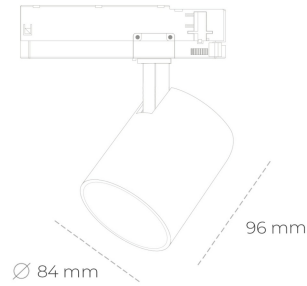

SPOTLIGHT LIDER G 957 23W 45° BLACK SPECIAL ON/OFF

Article number: N008-K0002-CC957-H5-M45-ZE52_600-S2-###

LED	COB
Light colour	5700 [K] SPECIAL
CRI	90
Led chip flux	3023 [lm]
Luminous flux	2720 [lm]
System power	23 [W]
Luminaire Efficiency	118 [lm/W]
Beam angle	45°
Controller	ON/OFF
MacAdam	3 SDCM

Spotlight LED

Compact track mounted LED spotlight. Aluminium housing. Available in white, black and grey. Any RAL palette colour available on enquiry. Reflector beams available: 15°, 23°, 38°, 45° and 60°. Maximum power is 25W

LUMINAIRE

Weight	0,69 [kg]
Protection rating IP , IK , class	IP 20, IK 1,
Luminaire colour	BLACK
Cover	Plastic
Operating voltage	220-240V 50-60Hz

Note: All data are typical values. Tolerance of measurements +/-10% System features may change with product improvements due to technical advances.