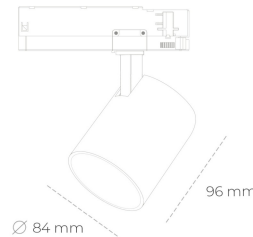

SPOTLIGHT LIDER G 957 21W 45° BLACK SPECIAL ON/OFF

Article number: N008-K0002-CC957-H5-M45-ZE52_550-S2-###

LED	COB
Light colour	5700 [K] SPECIAL
CRI	90
Led chip flux	2788 [lm]
Luminous flux	2509 [lm]
System power	21 [W]
Luminaire Efficiency	119 [lm/W]
Beam angle	45°
Controller	ON/OFF
MacAdam	3 SDCM

Spotlight LED

Compact track mounted LED spotlight. Aluminium housing. Available in white, black and grey. Any RAL palette colour available on enquiry. Reflector beams available: 15°, 23°, 38°, 45° and 60°. Maximum power is 25W

LUMINAIRE

Weight	0.69 [kg]
Protection rating IP , IK , class	IP 20, IK 01,
Luminaire colour	BLACK
Cover	Plastic
Operating voltage	220-240V 50-60Hz

Note: All data are typical values. Tolerance of measurements +/-10%
System features may change with product improvements due to technical advances.