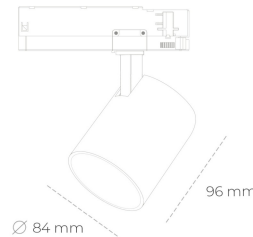

SPOTLIGHT LIDER G 957 19W 38° BLACK SPECIAL ON/OFF

Article number: N008-K0002-CC957-H5-M38-ZE52_500-S2-###

LED	COB
Light colour	5700 [K] SPECIAL
CRI	90
Led chip flux	2551 [lm]
Luminous flux	2295 [lm]
System power	19 [W]
Luminaire Efficiency	121 [lm/W]
Beam angle	38°
Controller	ON/OFF
MacAdam	3 SDCM

Spotlight LED

Compact track mounted LED spotlight. Aluminium housing. Available in white, black and grey. Any RAL palette colour available on enquiry. Reflector beams available: 15°, 23°, 38°, 45° and 60°. Maximum power is 25W

LUMINAIRE

Weight	0.69 [kg]
Protection rating IP , IK , class	IP 20, IK 01,
Luminaire colour	BLACK
Cover	Plastic
Operating voltage	220-240V 50-60Hz

Note: All data are typical values. Tolerance of measurements +/-10%
System features may change with product improvements due to technical advances.