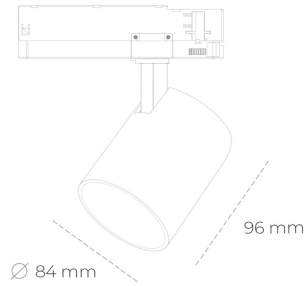

## SPOTLIGHT LIDER G 957 14W 38° BLACK SPECIAL ON/OFF

Article number: N008-K0002-CC957-H5-M38-ZE52\_350-S2-###

LED	COB
Light colour	5700 [K] SPECIAL
CRI	90
Led chip flux	1820 [lm]
Luminous flux	1638 [lm]
System power	14 [W]
Luminaire Efficiency	117 [lm/W]
Beam angle	38°
Controller	ON/OFF
MacAdam	3 SDCM

### Spotlight LED

Compact track mounted LED spotlight. Aluminium housing. Available in white, black and grey. Any RAL palette colour available on enquiry. Reflector beams available: 15°, 23°, 38°, 45° and 60°. Maximum power is 25W

### LUMINAIRE

Weight	0,69 [kg]
Protection rating IP , IK , class	IP 20, IK 1,
Luminaire colour	BLACK
Cover	Plastic
Operating voltage	220-240V 50-60Hz

Note: All data are typical values. Tolerance of measurements +/-10% System features may change with product improvements due to technical advances.