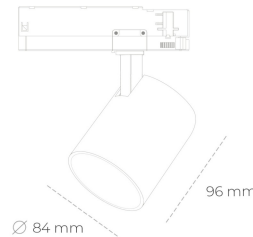

SPOTLIGHT LIDER G 957 23W 15° BLACK SPECIAL ON/OFF

Article number: N008-K0002-CC957-H5-M15-ZE52_600-S2-###

LED	COB
Light colour	5700 [K] SPECIAL
CRI	90
Led chip flux	3023 [lm]
Luminous flux	2720 [lm]
System power	23 [W]
Luminaire Efficiency	118 [lm/W]
Beam angle	15°
Controller	ON/OFF
MacAdam	3 SDCM

Spotlight LED

Compact track mounted LED spotlight. Aluminium housing. Available in white, black and grey. Any RAL palette colour available on enquiry. Reflector beams available: 15°, 23°, 38°, 45° and 60°. Maximum power is 25W

LUMINAIRE

Weight	0.69 [kg]
Protection rating IP , IK , class	IP 20, IK 01,
Luminaire colour	BLACK
Cover	Plastic
Operating voltage	220-240V 50-60Hz

Note: All data are typical values. Tolerance of measurements +/-10%
System features may change with product improvements due to technical advances.