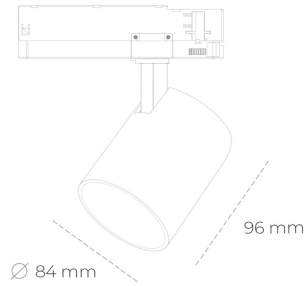

SPOTLIGHT LIDER G 942 25W 60° BLACK MEAT WHITE ON/OFF

Article number: N008-K0002-CC942-H5-M60-ZE52_650-S2-###

LED	COB
Light colour	4200 [K] MEAT WHITE
CRI	90
Led chip flux	2519 [lm]
Luminous flux	2267 [lm]
System power	25 [W]
Luminaire Efficiency	91 [lm/W]
Beam angle	60°
Controller	ON/OFF
MacAdam	3 SDCM

Spotlight LED

Compact track mounted LED spotlight. Aluminium housing. Available in white, black and grey. Any RAL palette colour available on enquiry. Reflector beams available: 15°, 23°, 38°, 45° and 60°. Maximum power is 25W

LUMINAIRE

Weight	0,69 [kg]
Protection rating IP , IK , class	IP 20, IK 1,
Luminaire colour	BLACK
Cover	Plastic
Operating voltage	220-240V 50-60Hz

Note: All data are typical values. Tolerance of measurements +/-10% System features may change with product improvements due to technical advances.