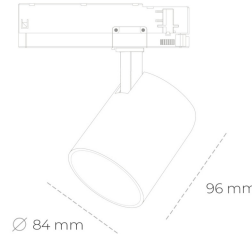

# SPOTLIGHT LIDER G 942 23W 38° BLACK MEAT WHITE ON/OFF

Article number: N008-K0002-CC942-H5-M38-ZE52\_600-S2-###

LED	COB
Light colour	4200 [K] MEAT WHITE
CRI	90
Led chip flux	2340 [lm]
Luminous flux	2106 [lm]
System power	23 [W]
Luminaire Efficiency	92 [lm/W]
Beam angle	38°
Controller	ON/OFF
MacAdam	3 SDCM

### Spotlight LED

Compact track mounted LED spotlight. Aluminium housing. Available in white, black and grey. Any RAL palette colour available on enquiry. Reflector beams available: 15°, 23°, 38°, 45° and 60°. Maximum power is 25W

### LUMINAIRE

Weight	0.69 [kg]
Protection rating IP , IK , class	IP 20, IK 01,
Luminaire colour	BLACK
Cover	Plastic
Operating voltage	220-240V 50-60Hz

Note: All data are typical values. Tolerance of measurements +/-10%  
System features may change with product improvements due to technical advances.